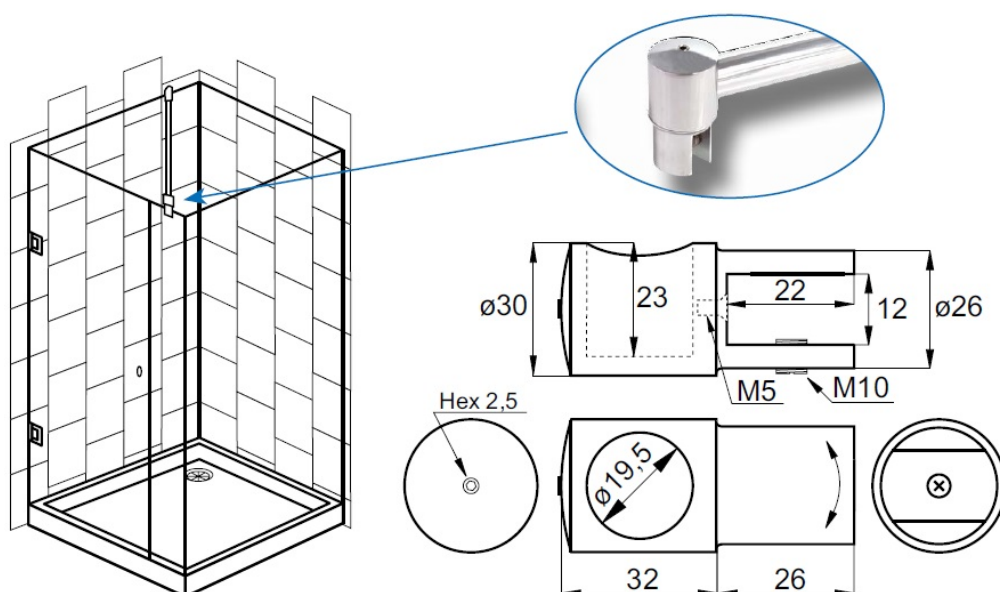

PRODUCT SHEET

Description:

Bar To Glass Bracket, F/ø19mm Tube, Alu-Look, 8-10mm Glass W/Closed Bar Hole

Item number:

15.24.102-9

Units	Box	Carton	HS Code	Barcode
Pcs.	1	20	8302419000	
				5704866061049

SISO A/S